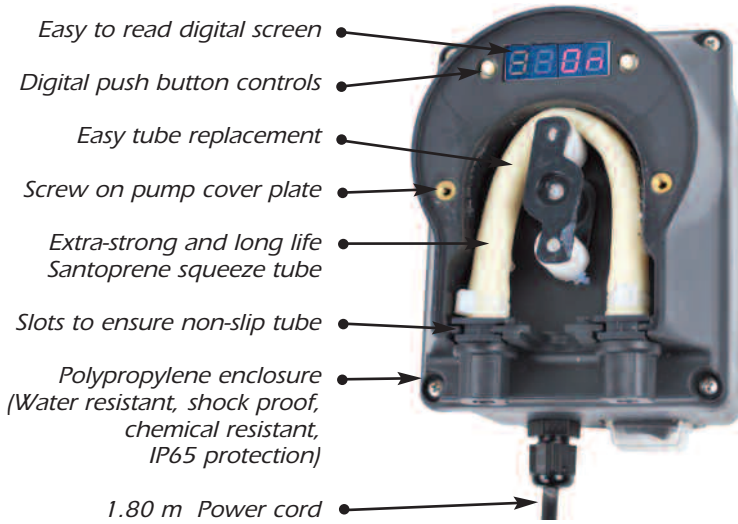

"Cost Saver, Space Saver, Reliable"

Mini-Pro Analog

Mini-Pro Digital

- Wide selection of models to fit your needs ranging from quick digital push button programming to analog simple potentiometer setup to conductivity controlled.
- Digital based control allows for fast no hassle installation and automated operation
- Attractive, space saving case is easily wall mounted
- Durable Polypropylene enclosure that is water resistant and chemical resistant
- Self priming, reliable peristaltic pump
- Quick disconnect for suction and discharge tube connections
- Digital Mini-Pro is password protected
- Adjustable flow rate and rinse limit

KNIGHT

IDEX
FLUID & METERING

KITCHEN SYSTEMS

Mini-Pro Features

Plugs on the circuit board provide for quick electrical connection

Power switch is protected by a flexible, water resistant seal

Quick disconnect for suction and discharge tube connections

ORDERING INFORMATION

Mini-Pro

Note: All Mini-Pro pumps are supplied with injection connector, foot filter, suction and delivery tubes, bracket and wall mounting fixing screws.

Model	Part Number	Description
KMP-AD	7865451-03	Detergent Pump, Analog Potentiometer Setting, Low Flow, 90-265 VAC
KMP-AR	7865452-03	Rinse Pump, Analog Potentiometer Setting, Low Flow, 90-265 VAC
KMP-AC	7865456-03	Dosing Pump controlled by a Conductivity Probe, Analog Potentiometer Setting, Low Flow, 90-265 VAC
KMP-DD	7865453-03	Detergent Pump, Digital Push Button Setting, Low Flow, 90-265 VAC
KMP-DR	7865454-03	Rinse Pump, Digital Push Button Setting, Low Flow, 90-265 VAC
KMP-DC	7865455-03	Dosing Pump controlled by a Conductivity Probe, Digital Push Button Setting, Low Flow, 90-265 VAC